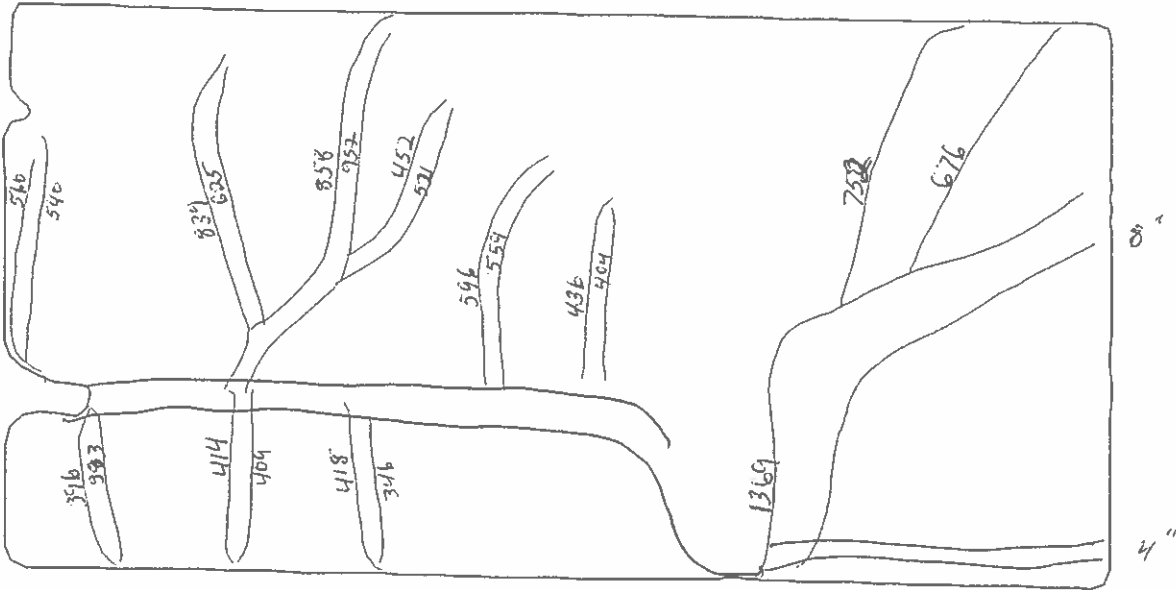

North

RECEIVED

DEC 19 2005

Henry Co. FSA

Customer: Steve Mallam

Robertson

Location: Miles Ave.

Scale: 350 feet

Spacing:

Date: 05/12/05

Maxwell Tiling Inc.

-  4 in: 6524 ft
-  6 in: 4611 ft
-  8 in: 1369 ft